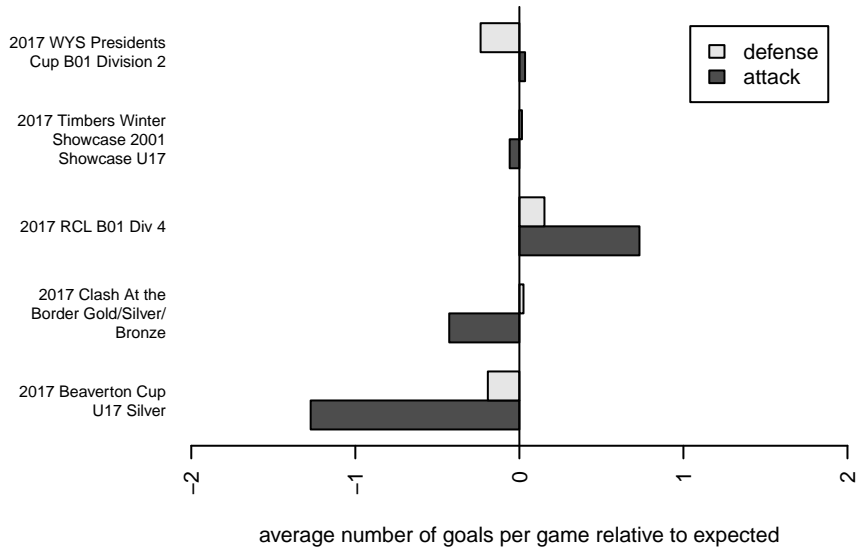

**attack and defense variance (black dot)
relative to other teams
and top 10 in region**

**attack and defense rating
relative to others at age
and all opponents in last 13 months**

Performance relative to 13 month average