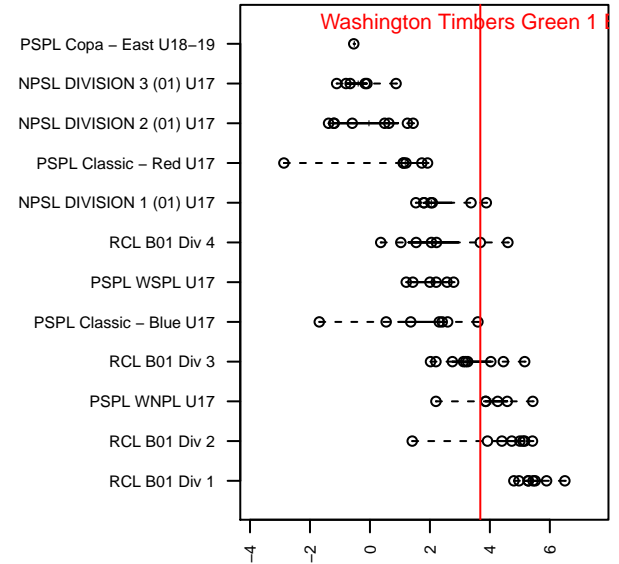

**attack and defense variance (black dot)
relative to other teams
and top 10 in region**

**attack and defense rating
relative to others at age
and all opponents in last 13 months**

Performance relative to 13 month average